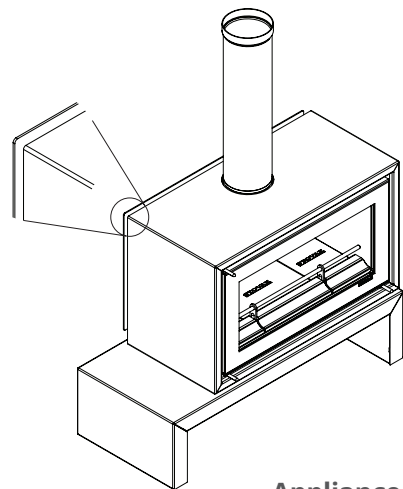

## Product Dimensions

Dimensions	A	B	C	D	E	F	G
(mm)	1389	516	445	325	150	1177	286

## Wall Clearances Dimensions

Wall Clearances	E & F Heat Resistant	E Combustible	F Combustible
(mm)	100	450	400

## Floor Protector Dimensions

Floor Protector	B	C 250 High Bench	C 350 High Bench	D
(mm)	12	750	650	450

## Options & Accessories

Stock Code	Description	Width	Height	Depth
RVACB180BHT	STUDIO BENCH 180 HIGH	1800	350	465
RVACLB180BHT	STUDIO BENCH 180 LOW	1800	250	465

Steel Benches

Appliance Heat Shield

Reduces wall clearance to 150mm to combustibles