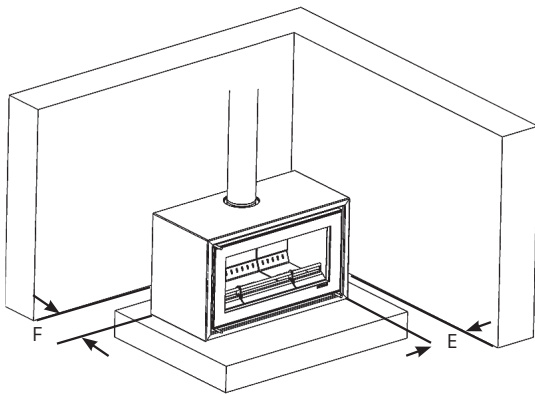

Installation Information

IMPORTANT: PLEASE REFER TO COMPREHENSIVE INSTALLATION INSTRUCTIONS PRIOR TO CONSTRUCTION AND INSTALLATION
DOWNLOAD FROM: www.thefireplace.co.nz