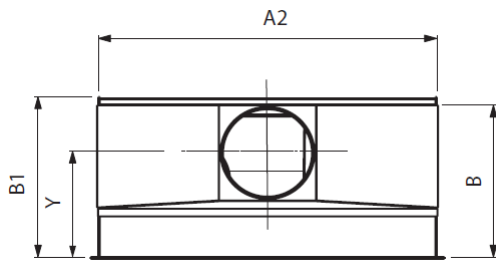

Product Dimensions

MODEL	A1	A2	A3	B	B1	C	D	E	F	Y
Quadro 1050	1050	1150	1100	502	530	850	300/400	240	800	350

Installation Information

IMPORTANT: PLEASE REFER TO COMPREHENSIVE INSTALLATION INSTRUCTIONS PRIOR TO CONSTRUCTION AND INSTALLATION
DOWNLOAD FROM: www.thefireplace.co.nz