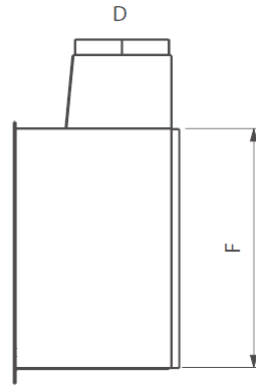

Product Dimensions

MODEL	A1	A2	A3	B	B1	C	D	E	F	Y
Quadro 1050	1050	1150	1100	502	530	850	300/400	240	800	350

Installation Information

IMPORTANT: PLEASE REFER TO COMPREHENSIVE INSTALLATION INSTRUCTIONS PRIOR TO CONSTRUCTION AND INSTALLATION
DOWNLOAD FROM: www.thefireplace.co.nz

Cavity Dimensions

	Cavity Width	B + Recess	Temporary Lintel
Cavity (mm) Minimums	1400	760 + Recess	1400

Floor Protector Dimensions

Floor Protector	A	B	C
Appliance Raised 500mm	1400	800	75
Floor Level	1400	1000	75