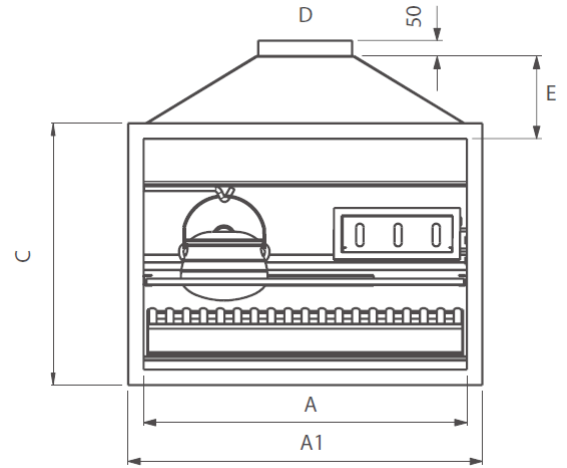

Key Features

Versatile 4-in-1 cooking & heating

Cast iron BBQ grill and cooking pot

Removable Pizza Oven

Minimal ash and cleaning required

Product Specifications

(All dimensions in millimetres)

Heat Output Up to 20kW
Fuel Source Wood

Product Dimensions

MODEL	A1	A2	A3	B	B1	C	D	E	F	Y
Quadro 1050	1050	1150	1100	502	530	850	300/400	240	800	350

Installation Information

IMPORTANT: PLEASE REFER TO COMPREHENSIVE INSTALLATION INSTRUCTIONS PRIOR TO CONSTRUCTION AND INSTALLATION
DOWNLOAD FROM: www.thefireplace.co.nz

Cavity Dimensions

	Cavity Width	B + Recess	Temporary Lintel
Cavity (mm) Minimums	1400	760 + Recess	1400

Floor Protector Dimensions

Floor Protector	A	B	C
Appliance Raised 500mm	1400	800	75
Floor Level	1400	1000	75