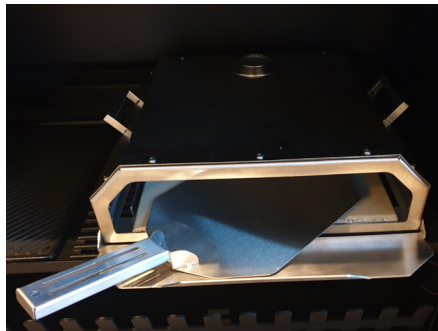

Cast iron pot