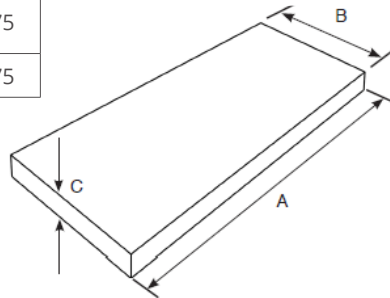

Product Dimensions

MODEL	A1	A2	A3	B	B1	C	D	E	F	Y
Quadro 1050	1050	1150	1100	502	530	850	300/400	240	800	350

Installation Information

IMPORTANT: PLEASE REFER TO COMPREHENSIVE INSTALLATION INSTRUCTIONS PRIOR TO CONSTRUCTION AND INSTALLATION
DOWNLOAD FROM: www.thefireplace.co.nz

Cavity Dimensions

	Cavity Width	B + Recess	Temporary Lintel
Cavity (mm) Minimums	1400	760 + Recess	1400

Floor Protector Dimensions

Floor Protector	A	B	C
Appliance Raised 500mm	1400	800	75
Floor Level	1400	1000	75