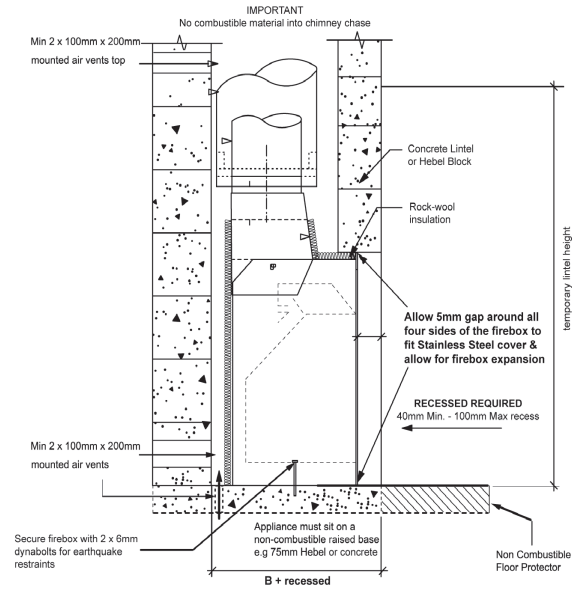

Product Dimensions

MODEL	A1	A2	A3	B	B1	C	D	E	F	Y
Quadro 1050	1050	1150	1100	502	530	850	300/400	240	800	350

Installation Information

IMPORTANT: PLEASE REFER TO COMPREHENSIVE INSTALLATION INSTRUCTIONS PRIOR TO CONSTRUCTION AND INSTALLATION
DOWNLOAD FROM: www.thefireplace.co.nz

Cavity Dimensions

	Cavity Width	B + Recess	Temporary Lintel
Cavity (mm) Minimums	1400	760 + Recess	1400

Floor Protector Dimensions

Floor Protector	A	B	C
Appliance Raised 500mm	1400	800	75
Floor Level	1400	1000	75