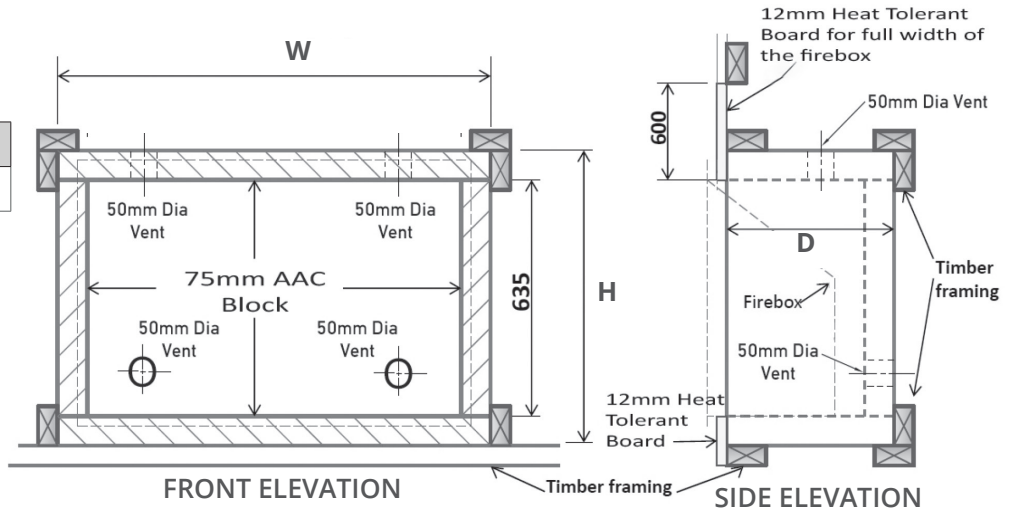

Product Specifications

(All dimensions in millimetres)

Fuel Source: Natural Gas / LPG

Product Dimensions

DESCRIPTION	A	B	C	D1
Jetmaster Broff	950	670	340	930

NOTE: MUST BE INSTALLED OUTSIDE IN A WELL VENTILATED SPACE

Installation Information

IMPORTANT: PLEASE REFER TO COMPREHENSIVE INSTALLATION INSTRUCTIONS PRIOR TO CONSTRUCTION AND INSTALLATION
 DOWNLOAD FROM: www.thefireplace.co.nz

Cavity Dimensions

DESCRIPTION	W	H	D
Jetmaster Broff	1090	785	450