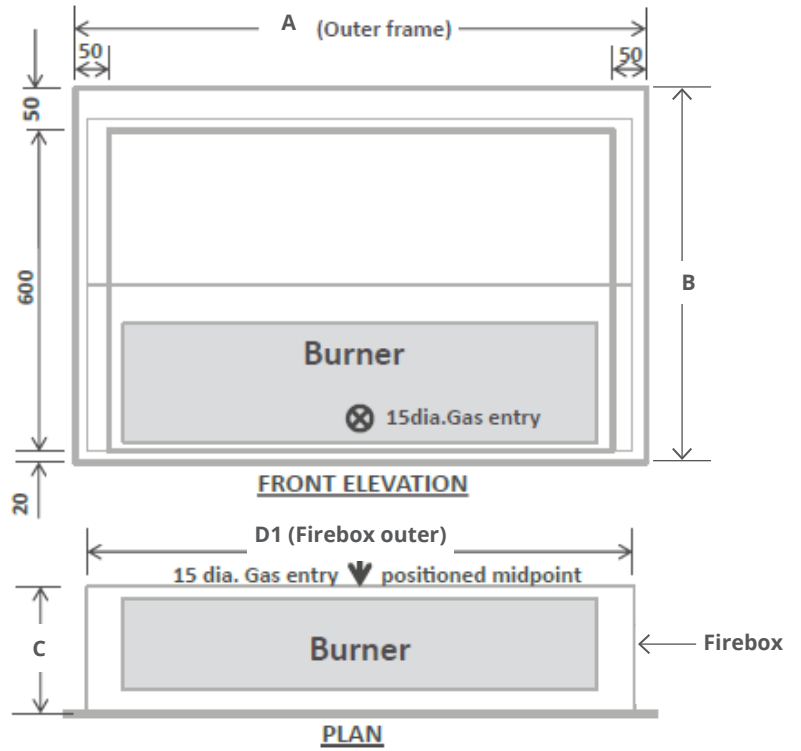

Product Specifications

(All dimensions in millimetres)

Fuel Source: Natural Gas / LPG

Product Dimensions

DESCRIPTION	A	B	C	D1
Jetmaster Broff	950	670	340	930

NOTE: MUST BE INSTALLED OUTSIDE IN A WELL VENTILATED SPACE