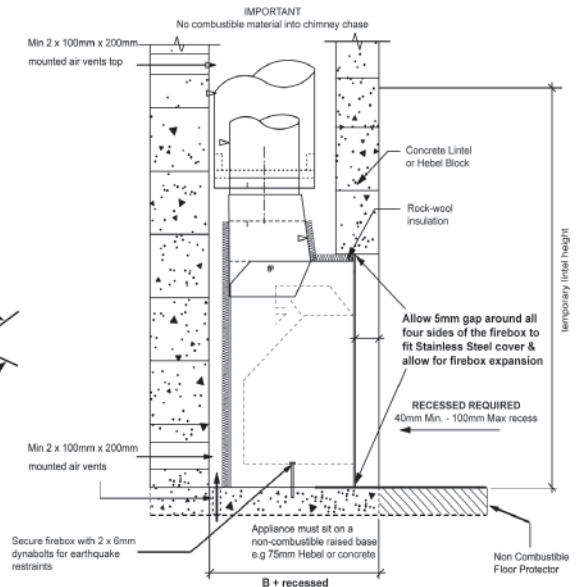

## Product Dimensions

MODEL	A	A1	B	C	D	E	F
700	700	800	400	700	225/325	200	680
850	850	950	450	700	250/350	220	680
1050	1050	1150	500	700	300/400	240	680
1200	1200	1300	600	1020	400/500	400	1000

## Installation Information

IMPORTANT: PLEASE REFER TO COMPREHENSIVE INSTALLATION INSTRUCTIONS PRIOR TO CONSTRUCTION AND INSTALLATION  
DOWNLOAD FROM: [www.thefireplace.co.nz](http://www.thefireplace.co.nz)

## Cavity Dimensions

DESCRIPTION	Cavity Width	Temporary Lintel	B + Recess
700	960	1200	525 + recess
800	1110	1200	560 + recess
1050	1310	1350	610 + recess
1200	1500	1620	785 + recess

## Floor Protector Dimensions

DESCRIPTION	A	B	C
700	1100	400	75
800	1250	450	75
1050	1450	600	75
1200	1600	750	75