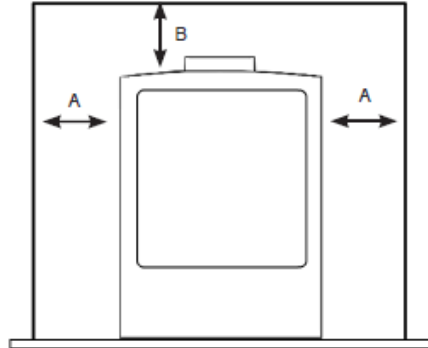

Product Specifications

(All dimensions in millimetres)

Heat Output	Up to 4.5kW
Efficiency	94%
Fuel Type	Natural Gas / LPG
Flue Type	Balanced Flue

Product dimensions

MODEL	A	B	C	D	E	F
Loft Freestanding	770	481	379	592	406	137
Loft with Log Store	1152	481	379	982	406	137

Clearance Information

IMPORTANT: PLEASE REFER TO COMPREHENSIVE INSTALLATION INSTRUCTIONS PRIOR TO CONSTRUCTION AND INSTALLATION
DOWNLOAD FROM: www.thefireplace.co.nz

Hearth Requirements

MODEL	A	B	C
Loft Freestanding	716	498	12

Not required with Loft with Log Store

Clearance to Combustible Requirements

MODEL	A	B	C
Loft Freestanding	150	225	50
Loft with Log Store	150	225	50

Options & Accessories

Flexible Flue Options

- Rear flue termination
- Vertical termination
- Horizontal termination
- Range of flue lengths
- Multiple bends