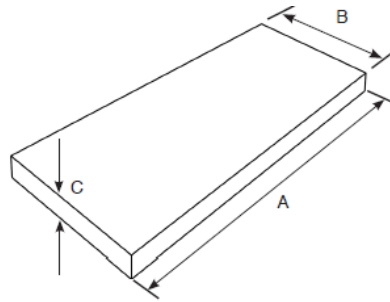

Hearth Requirements

MODEL	A	B	C
Loft Freestanding	716	498	12

Not required with Loft with Log Store

Clearance to Combustible Requirements

MODEL	A	B	C
Loft Freestanding	150	225	50
Loft with Log Store	150	225	50