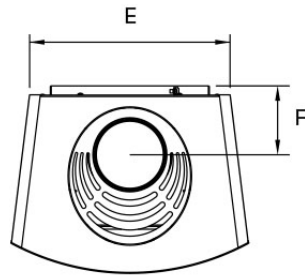

The stove's tall firebox is framed with reflective black glass, adding a two tone contrast with a matt steel body. Soaring flames dance amongst a highly realistic fuel bed, composed of hand painted logs. An EchoFlame black glass lining continues the stove's glossy exterior styling details.

(All dimensions in millimetres)

Heat Output	Up to 4.5kW
Efficiency	94%
Fuel Type	Natural Gas / LPG
Flue Type	Balanced Flue

Product dimensions

MODEL	A	B	C	D	E	F
Loft Freestanding	770	481	379	592	406	137
Loft with Log Store	1152	481	379	982	406	137