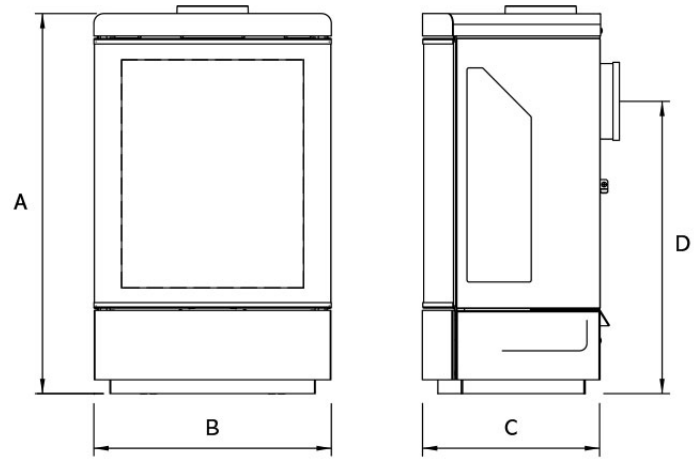

(All dimensions in millimetres)

Heat Output	Up to 4.5kW
Efficiency	94%
Fuel Type	Natural Gas / LPG
Flue Type	Balanced Flue

Product dimensions

MODEL	A	B	C	D	E	F
Loft Freestanding	770	481	379	592	406	137
Loft with Log Store	1152	481	379	982	406	137