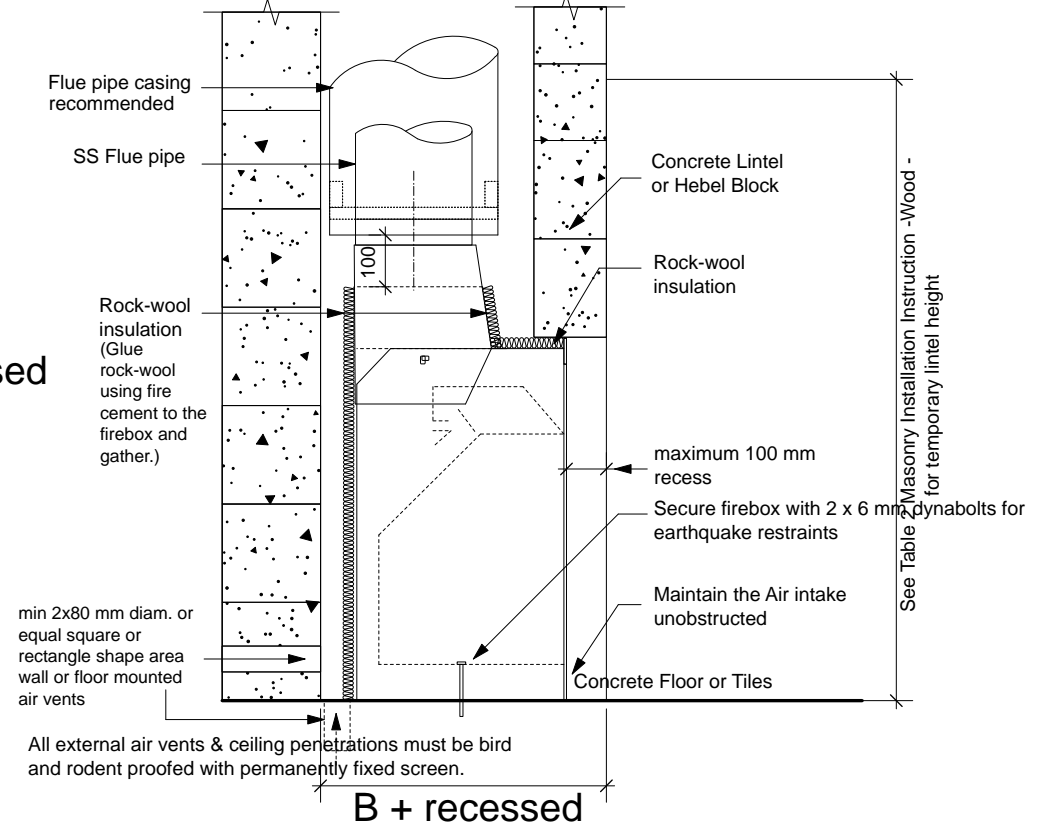

IMPORTANT

NO combustible material into chimney chase

Title: Recess Detail - Masonry Block Installation		The Fireplace Ltd Ph: 09 623 6996 Fax: 09 623 6997 www.thefireplace.co.nz
Scale: Not to scale	Drawn: A.B	
Revision: B	Date: 30/07/2004