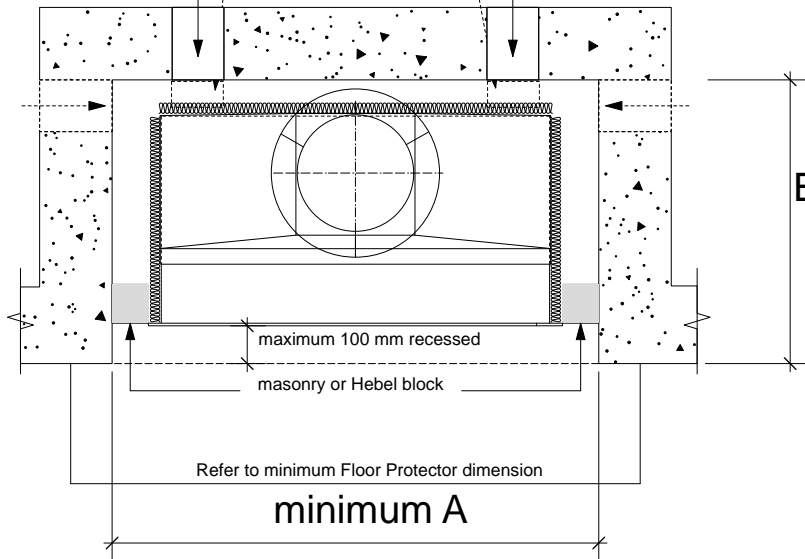

All external air vents & ceiling penetrations must be bird and rodent proofed with permanently fixed screen.

It is important to ensure the Jetmaster firebox is seated on the top finished Floor Protector level.

Title: Recess Detail - Timber Frame		The Fireplace Ltd Ph: 09 623 6996 Fax: 09 623 6997 www.thefireplace.co.nz
Scale: Not to scale	Drawn: A.B	
Revision: B	Date: 30/07/2004	

min 2x80 mm diam. or equal square or rectangle shape area wall or floor mounted air vents