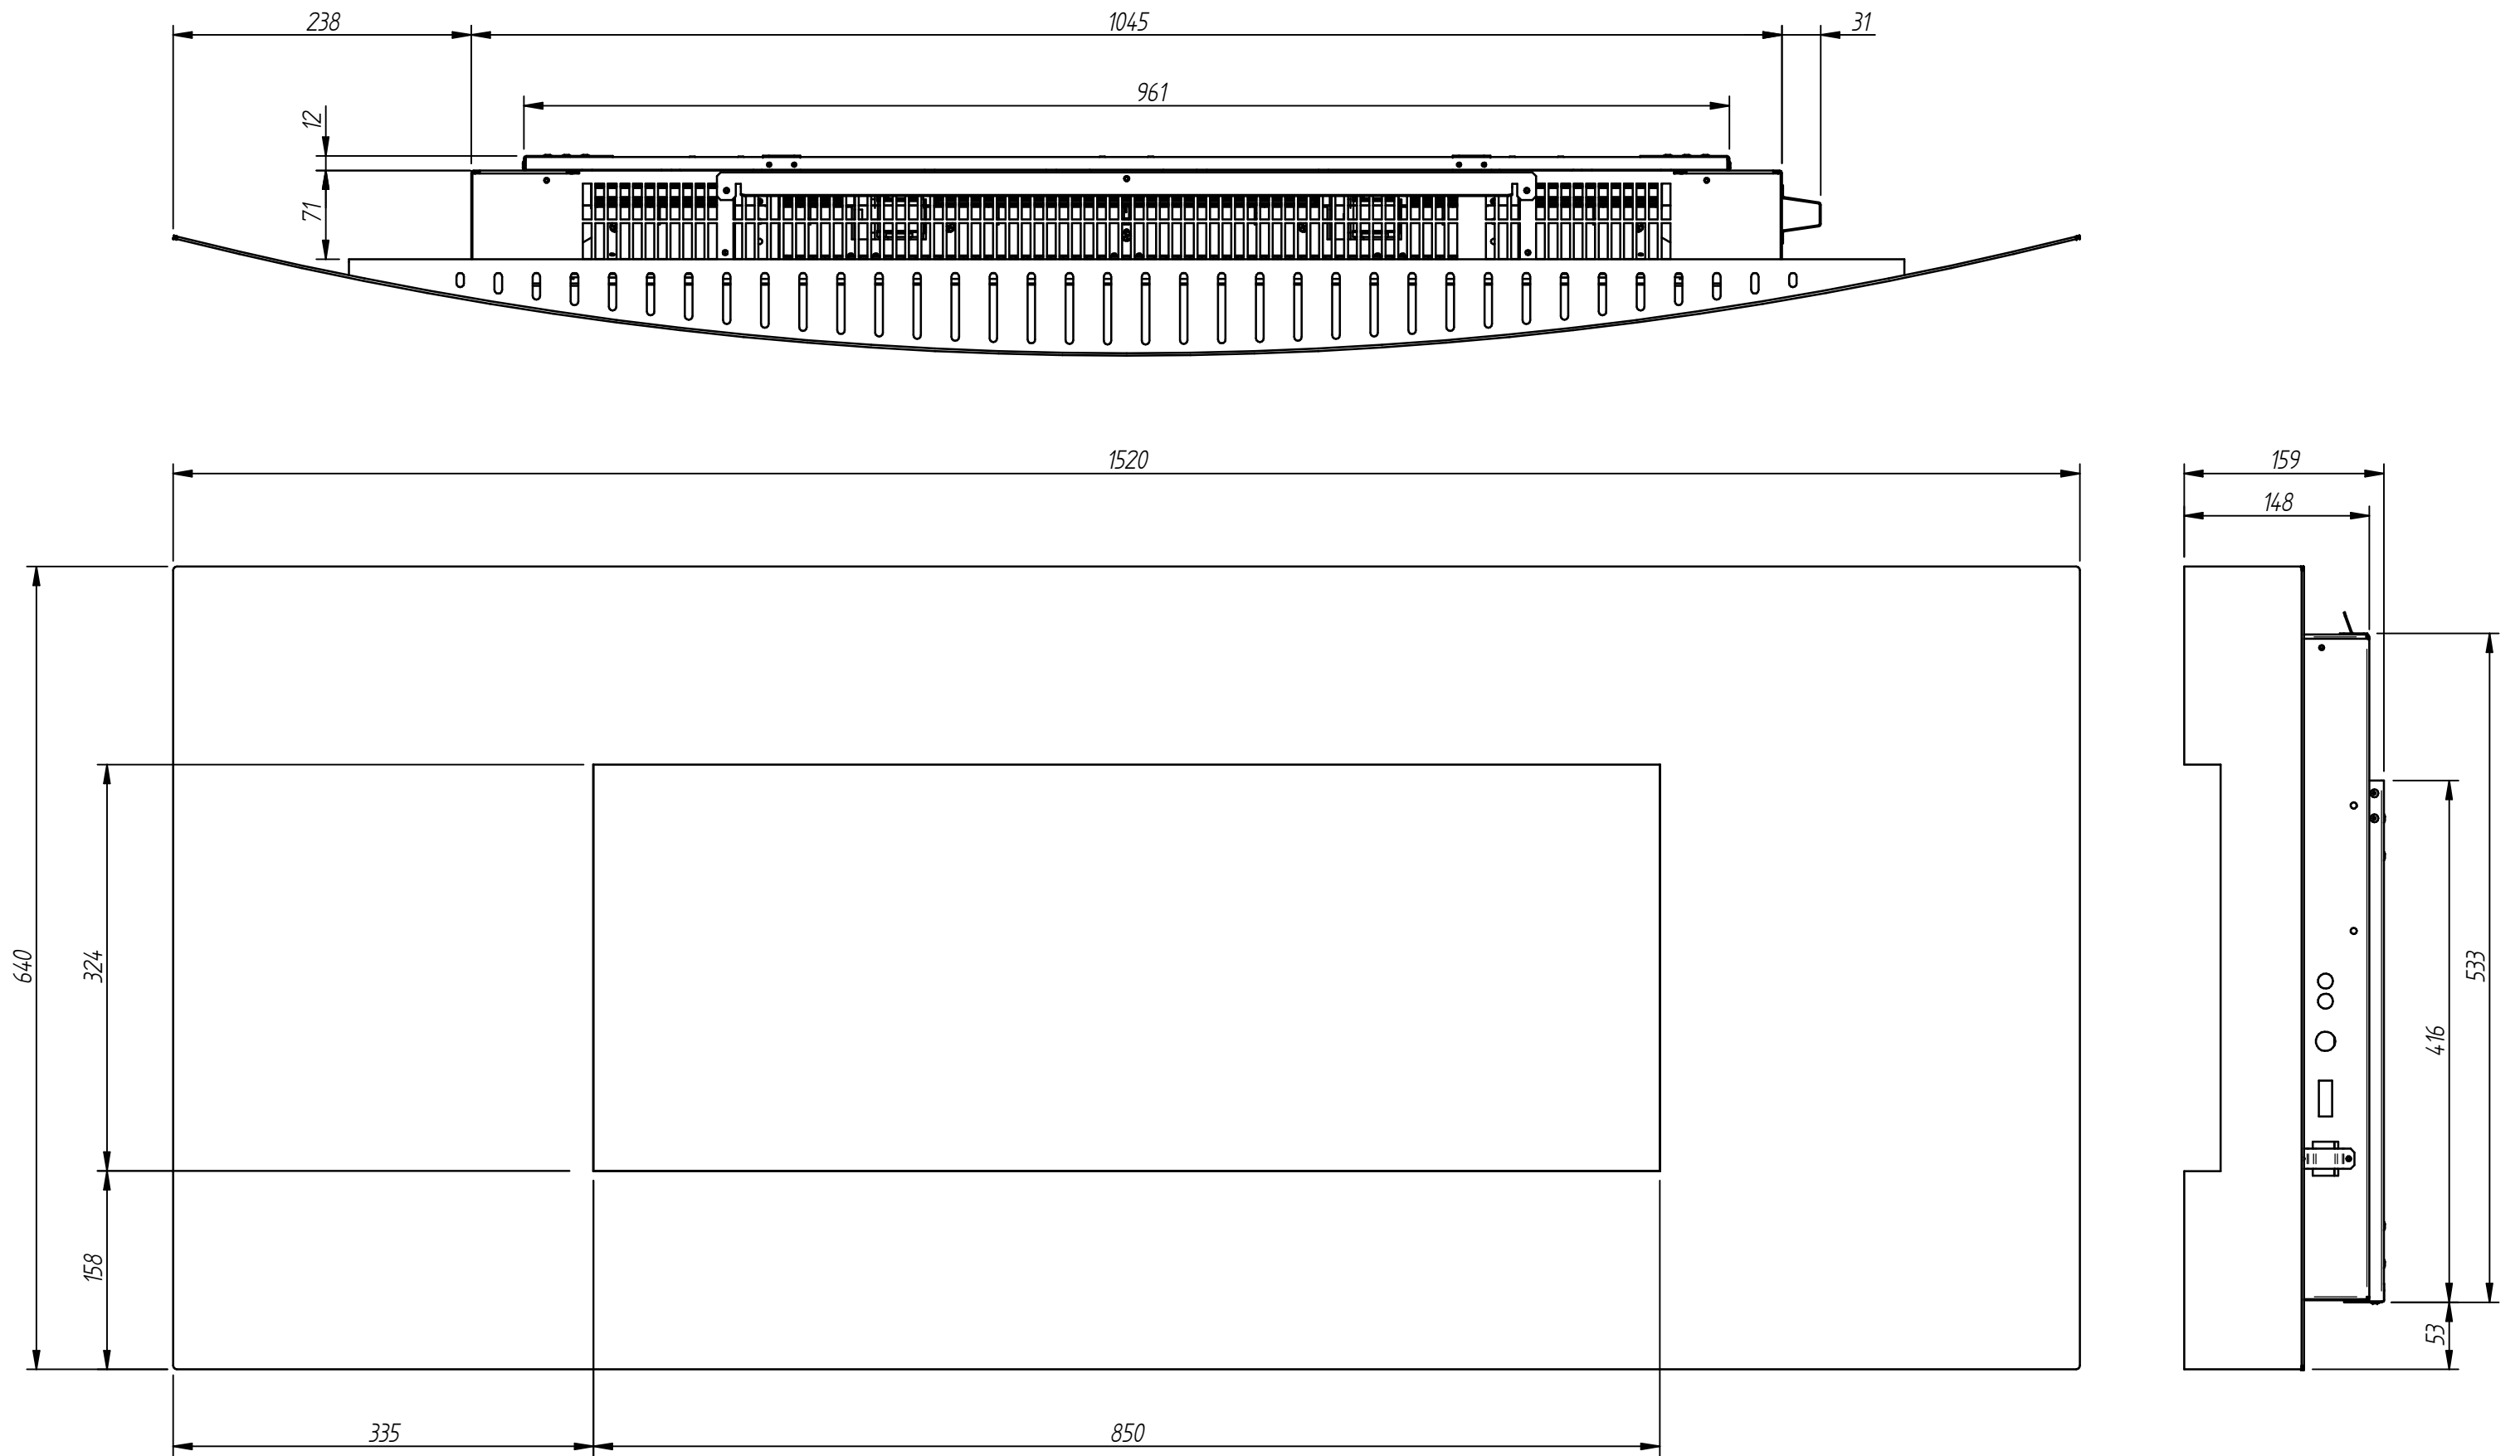

AR3283 SHEET 1- STUDIO 2 MKII ELECTRIC + GLASS FRAME - SCALE 1:5

AR3283 SHEET 2 - STUDIO 2 MKII ELECTRIC + VERVE FRAME - SCALE 1:5